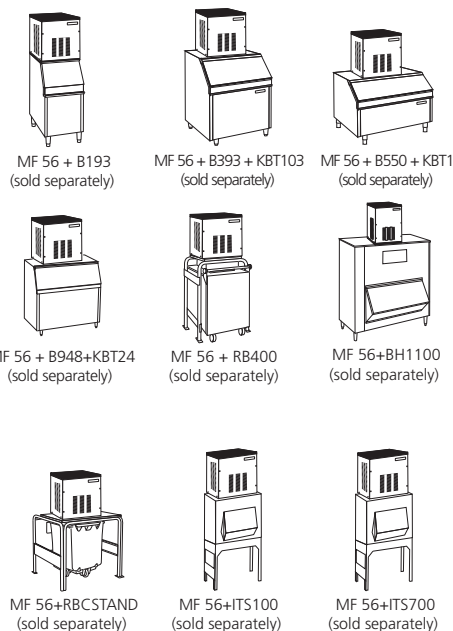

Modular Super-Flake Ice Machine up to 600 Kg/24h.

Available in remote condenser version (R.C. sold separately)

ABS plastic top cover

Stainless Steel

Electronic Controls

Features

- Modular Superflake ice machine, production up to 600 kg in 24 hours
- Hermetic compressor
- Choice of air, water or remote air-cooled condensers
- Stainless steel auger and freezing cylinder (evaporator)
- Equipped with an electronic control board
- Ice breaker made in specially strengthened alloy, allowing for greater extrusion pressure to deliver a dryer-quality of ice (85% dry)
- Long-lasting stainless steel ball-bearings
- Double protection – electronic rotation sensor and drive coupling -on gear motor and gear reducer
- Low- water sensor protection on refrigeration and gear motor system
- Optical ice level sensor for machine shut down
- Stainless steel side panels in scotch-brite finish, with rounded corners for enhanced ease of cleaning and aesthetics
- Side panels are removable on all four sides to ease maintenance and after-sales service operations
- ABS plastic top cover
- Reduced height to ease installation

Optional Features (special order):

- UV lamp for bacterial control
- Anti-scale, anti-algae water filtration system

MF 56 Technologies

		24h				 [WxDxH mm] 538X663X790
		10°: 10°C	21°: 15°C	[kg]	[lbs]	
MF 56 AS		600	1323	540	1190	[WxDxH inches] 213/16 x 261/8 x 311/8
MF 56 WS		600	1323	560	1234	
MF 56 ASR		600	1323	540	1190	
		 [v/Hz/ph] 230/50/1 also available in 230/60/1		 R 404 A		